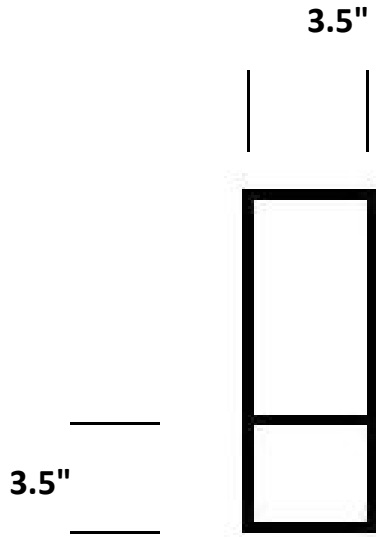

**D - 26**

**Decor Innovations**

3350 Wolfedale Road.  
Mississauga, Ontario, L5C 1W4  
Ph. 905-270-9006 Fax 905-270-7948

Date: 19-Aug-08

By: BH

PVC

Tag: Decor Innovations - Bracket Detail

Part Code: DI-PB-a-20