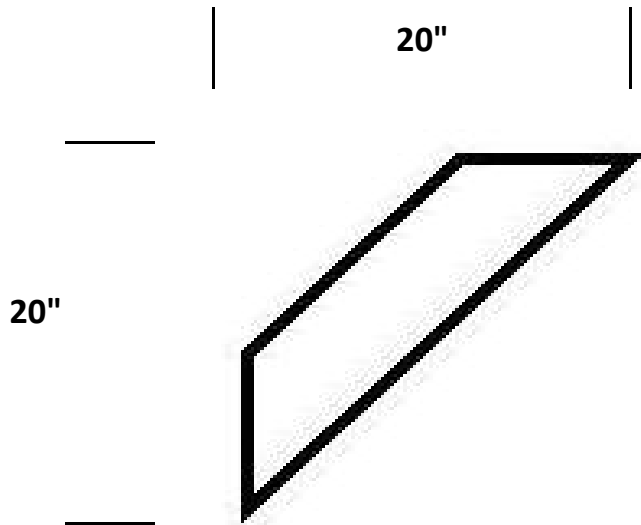

**D - 26**

**Decor Innovations**

3350 Wolfedale Road.  
Mississauga, Ontario, L5C 1W4  
Ph. 905-270-9006 Fax 905-270-7948

Date: 19-Aug-08

By: BH

PVC

Tag: Decor Innovations - Bracket Detail

Part Code: DI-PB-a-20