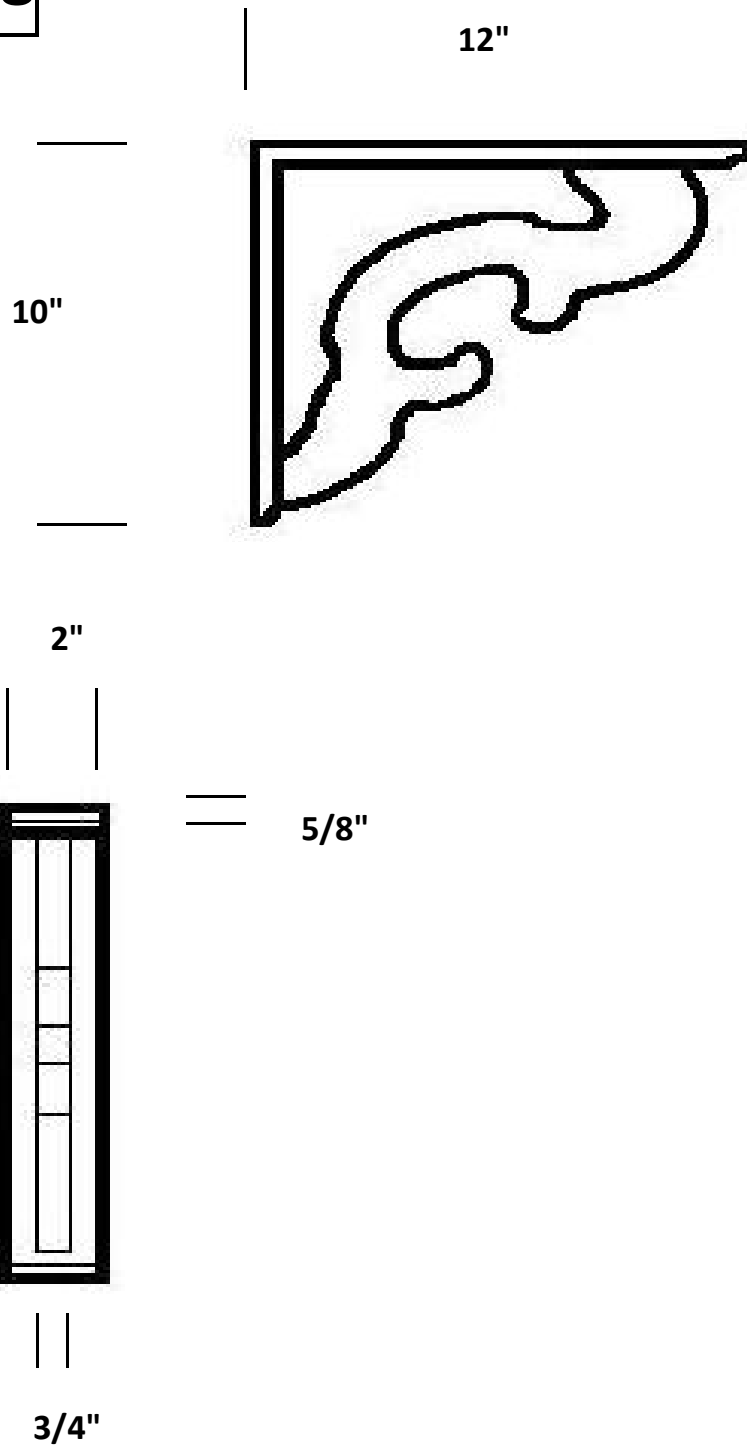

**D - 28**

**Decor Innovations**

3350 Wolfedale Road.  
Mississauga, Ontario, L5C 1W4  
Ph. 905-270-9006 Fax 905-270-7948

Date: 19-Aug-08 By: BH PVC

Tag: Decor Innovations - Bracket Detail

Part Code: DI-PB-10