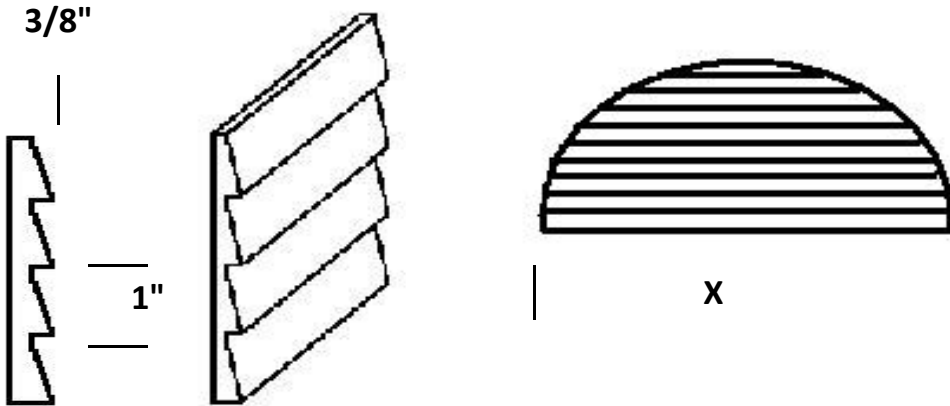

D - 39

Note: For code purposes, X is in inches
 Note: Radius is half of X

Note: Put a **-(s)** at the end of Standard code for Louver with a Surround.
 Also a surround changes the actual size of the Louver.