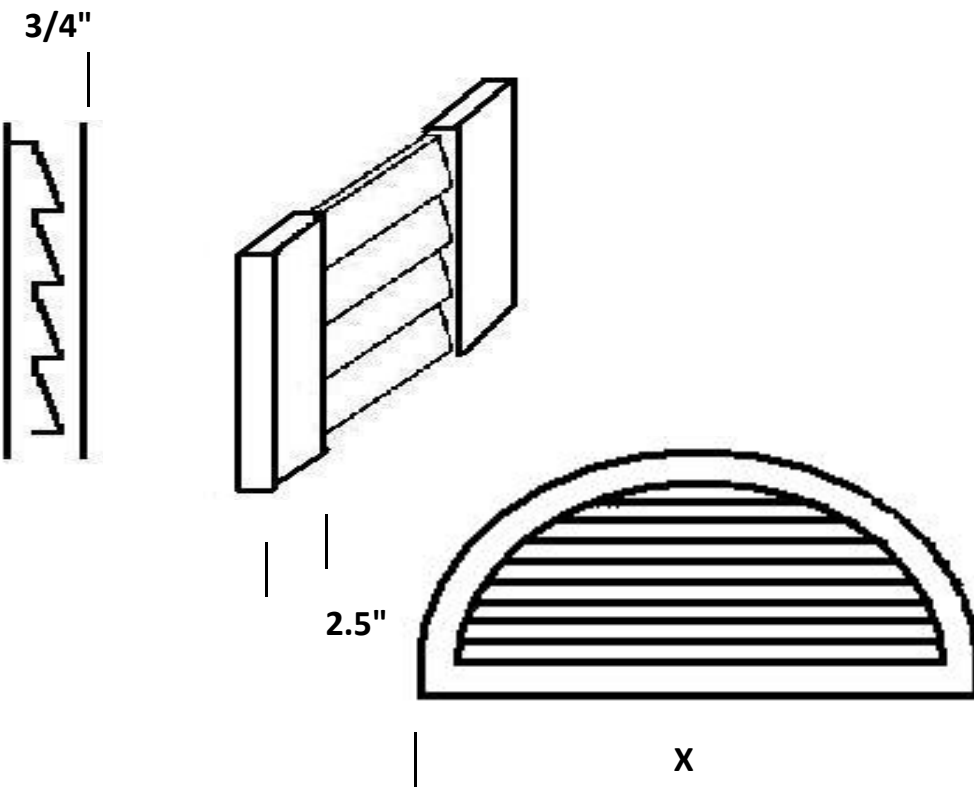

D - 39

Note: For code purposes, X is in inches
 Note: Radius is half of X

Note: Put a **-(s)** at the end of Standard code for Louver with a Surround.
 Also a surround changes the actual size of the Louver.