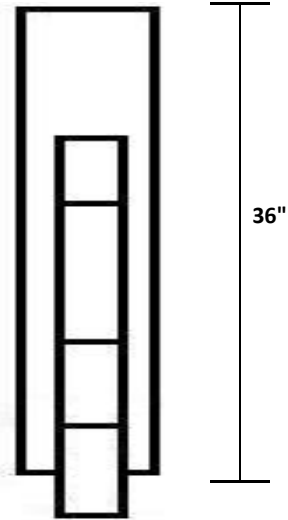

D - 16

Notes:

Any length, height or pitch is available, change the pitch and length in the code.

(iCVa) stands for inverted "Cross" and a "V" arched

Decor Innovations 3350 Wolfedale Road. Mississauga, Ontario, L5C 1W4 Ph. 905-270-9006 Fax 905-270-7948	Date: February 5, 2008	By: BH	PVC
	Tag: Decor Innovations - Gable Detail		
	Part Code: DI-GD(iCVa)12/12-72		