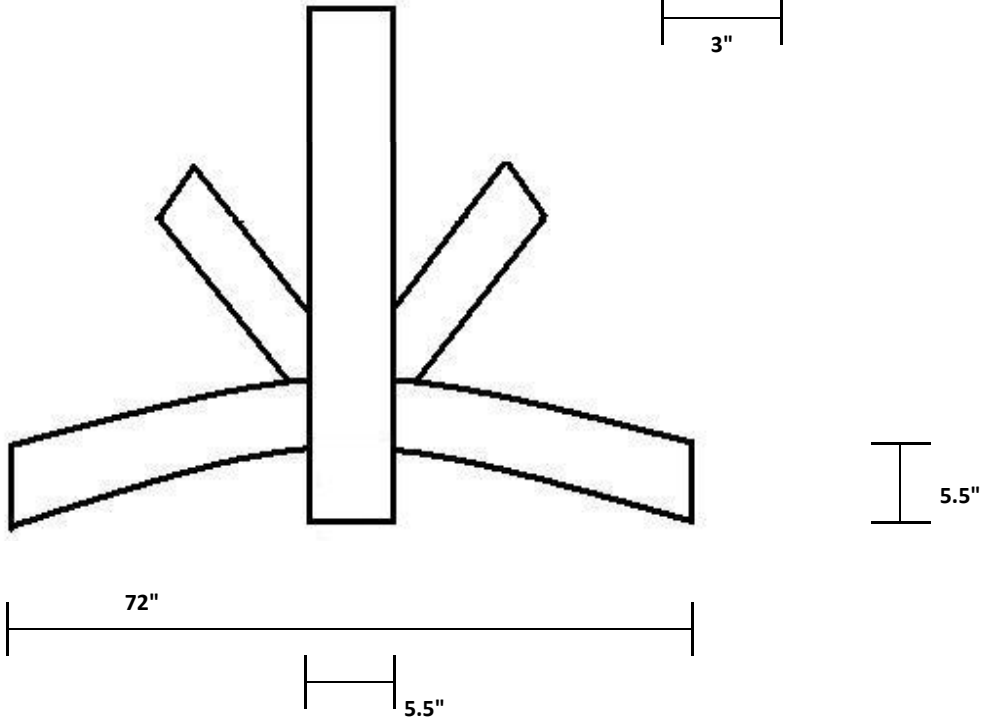

D - 16

Notes:

Any length, height or pitch is available, change the pitch and length in the code.

(iCVa) stands for inverted "Cross" and a "V" arched

Decor Innovations 3350 Wolfedale Road. Mississauga, Ontario, L5C 1W4 Ph. 905-270-9006 Fax 905-270-7948	Date: February 5, 2008	By: BH	PVC
	Tag: Decor Innovations - Gable Detail		
	Part Code: DI-GD(iCVa)12/12-72		