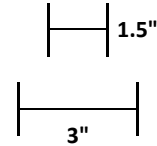

D - 16

Notes:

Any length, height or pitch is available, change the pitch and length in the code.

(iCVa) stands for inverted "Cross" and a "V" arched

Decor Innovations 3350 Wolfedale Road. Mississauga, Ontario, L5C 1W4 Ph. 905-270-9006 Fax 905-270-7948	Date: February 5, 2008	By: BH	PVC
	Tag: Decor Innovations - Gable Detail		
	Part Code: DI-GD(iCVa)12/12-72		