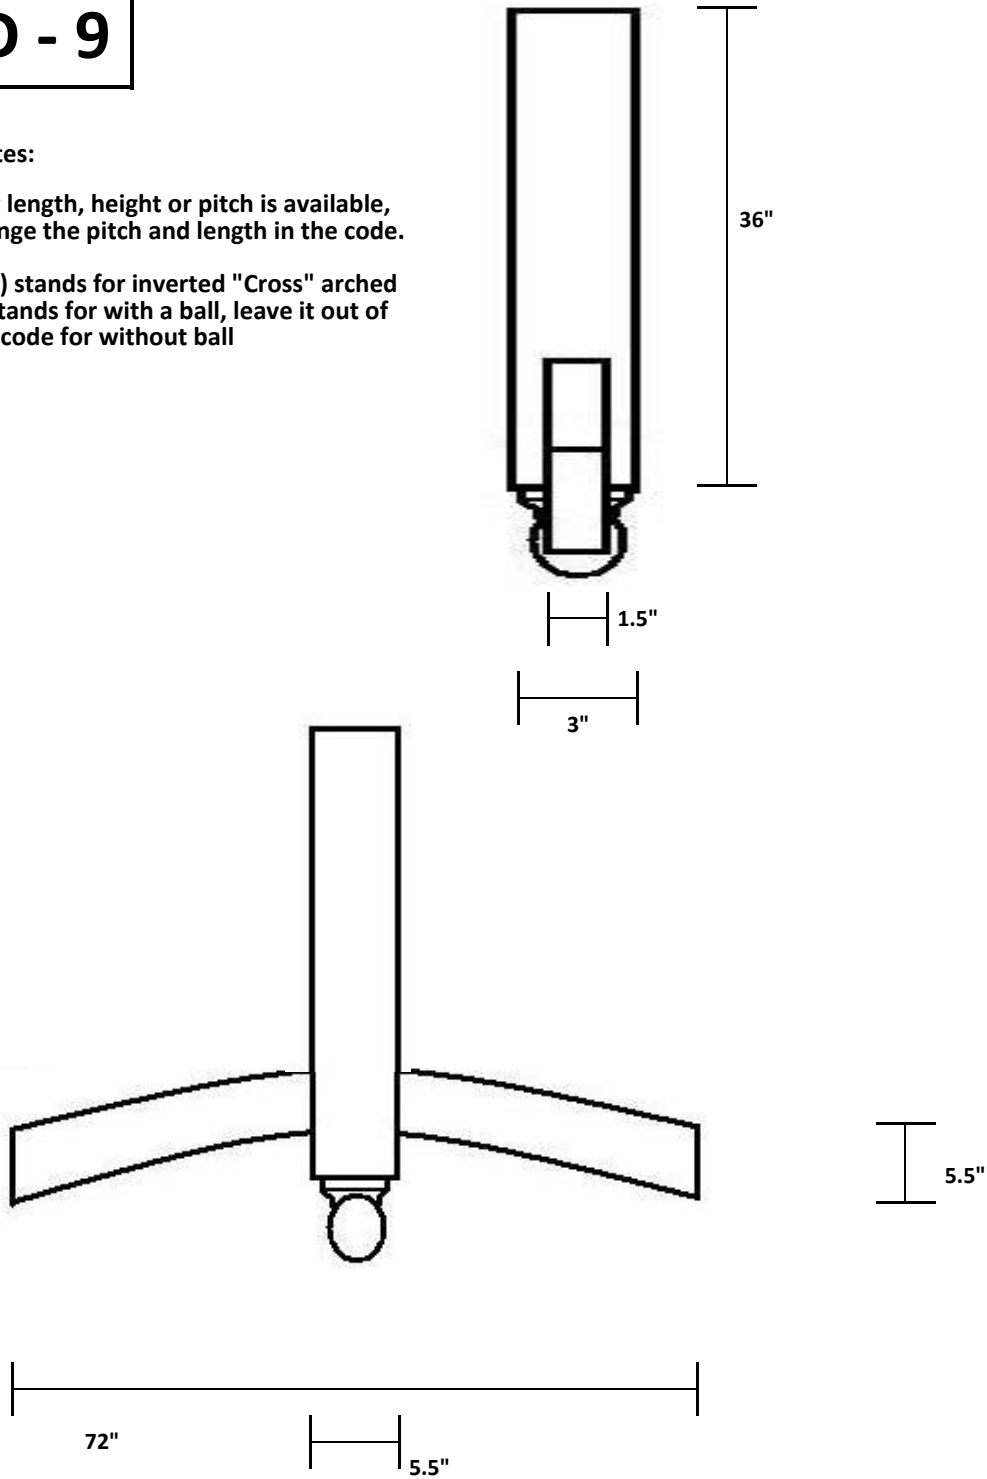

# D - 9

**Notes:**

Any length, height or pitch is available, change the pitch and length in the code.

(iCa) stands for inverted "Cross" arched  
-b stands for with a ball, leave it out of the code for without ball

## Decor Innovations

3350 Wolfedale Road.  
Mississauga, Ontario, L5C 1W4  
Ph. 905-270-9006 Fax 905-270-7948

Date: February 5, 2008

By: BH

PVC

Tag: Decor Innovations - Gable Detail

Part Code: DI-GD(iCa)12/12-72-b